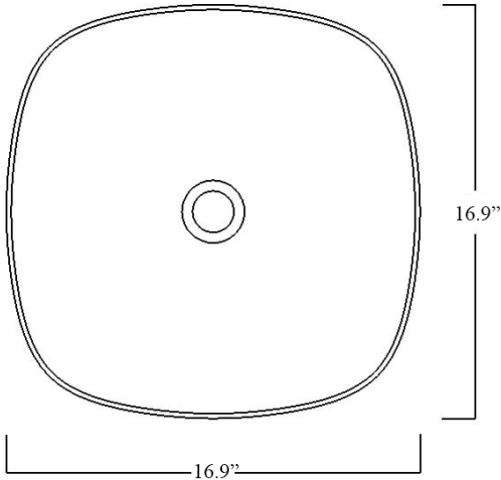

Related Items:

- WSBC 00076 | Push Waste Drain
- WSBC 53922 | Decorative Trap

Finishes:

 Glossy White

SKU# | Options:

- Mood ID 42.42 WG | Glossy White

* WS Bath Collections reserves the right to revise dimensions or information on this sheet without notice

Collection Mood	Model Mood ID 42.42	Dimensions Metric <i>1 inch = 2.54 cm</i> <i>1 inch = 25.4 mm</i>	 1051 Lea Drive - Collegeville, PA 19426 Tel. 215 513 9400 - Fax 610 831 0215 www.ws bathcollections.com - info@ws bathcollections.com
-----------------------------	---------------------------------	---	---

Mood ID 42.42

Weight: 23.1 lbs.

* WS Bath Collections reserves the right to revise dimensions or information on this sheet without notice

Collection Mood	Model Mood ID 42.42	Dimensions Metric <i>1 inch = 2.54 cm</i> <i>1 inch = 25.4 mm</i>	 1051 Lea Drive - Collegeville, PA 19426 Tel. 215 513 9400 - Fax 610 831 0215 www.ws bathcollections.com - info@ws bathcollections.com
-----------------------------	---------------------------------	---	---

Bolts

Silicone (optional)

Collection
Mood

Model |
Mood ID 42.42

Dimensions Metric
1 inch = 2.54 cm
1 inch = 25.4 mm

WS[®]
BATH
COLLECTIONS

1051 Lea Drive - Collegeville, PA 19426
Tel. 215 513 9400 - Fax 610 831 0215
www.ws bathcollections.com - info@ws bathcollections.com